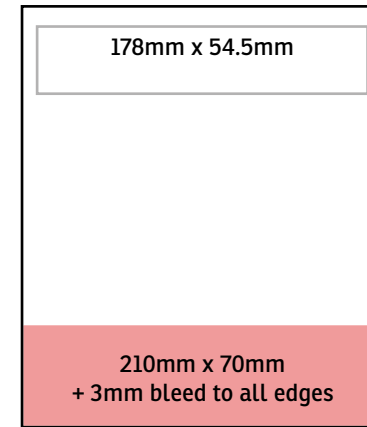

DIMENSIONS AND REQUIREMENTS

TOP BANNER Width: 400-1200px | Height: 60px | Supplied as JPG or PNG
Confirmed website address for linking

INTRODUCTION BANNER

Width: 300px
Height: 250px
Supplied as JPG or PNG
Confirmed website address for linking

EMAIL BANNER

Width: 468px or 600px
Height: 60px or 80px
Supplied as JPG or PNG
Confirmed website address for linking

RATES BY NUMBER OF INSERTS PER YEAR

| Banner Type | 1 | 3 | 6 |
|---------------------|------|------|------|
| Top Banner | £240 | £210 | £195 |
| Introduction Banner | £265 | £235 | £220 |
| Email Banner | £275 | £245 | £230 |

NB All dimensions below are width x height.

Full Page

1/2 Page Horizontal (without / with bleed)

1/2 Page Vertical (without / with bleed)

1/4 Page Horizontal (without / with bleed)

1/4 Page Vertical (without / with bleed)