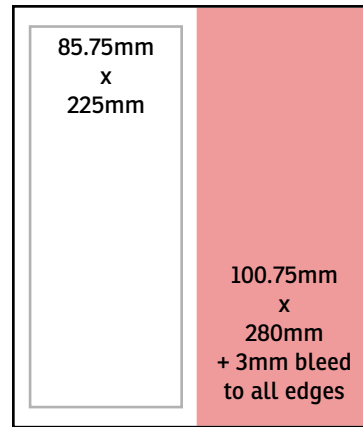

DIMENSIONS AND REQUIREMENTS

TOP BANNER Width: 400-1200px | Height: 60px | Supplied as JPG or PNG
Confirmed website address for linking

INTRODUCTION BANNER

Width: 300px
Height: 250px
Supplied as JPG or PNG
Confirmed website address for linking

EMAIL BANNER

Width: 468px or 600px
Height: 60px or 80px
Supplied as JPG or PNG
Confirmed website address for linking

RATES BY NUMBER OF INSERTS PER YEAR

| Banner Type | 1 | 3 | 6 |
|---------------------|------|------|------|
| Top Banner | £240 | £210 | £195 |
| Introduction Banner | £265 | £235 | £220 |
| Email Banner | £275 | £245 | £230 |

NB All dimensions below are width x height.

Full Page

1/2 Page Horizontal (without / with bleed)

1/2 Page Vertical (without / with bleed)

1/4 Page Horizontal (without / with bleed)

1/4 Page Vertical (without / with bleed)