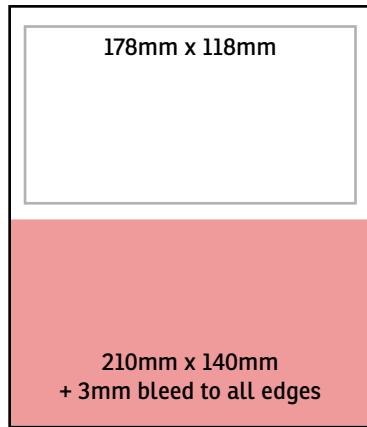

DIMENSIONS AND REQUIREMENTS

TOP BANNER Width: 400-1200px | Height: 60px | Supplied as JPG or PNG
Confirmed website address for linking

INTRODUCTION BANNER

Width: 300px
Height: 250px
Supplied as JPG or PNG
Confirmed website address for linking

EMAIL BANNER

Width: 468px or 600px
Height: 60px or 80px
Supplied as JPG or PNG
Confirmed website address for linking

RATES BY NUMBER OF INSERTS PER YEAR

| Banner Type | 1 | 3 | 6 |
|---------------------|------|------|------|
| Top Banner | £240 | £210 | £195 |
| Introduction Banner | £265 | £235 | £220 |
| Email Banner | £275 | £245 | £230 |

NB All dimensions below are width x height.

Full Page

1/2 Page Horizontal (without / with bleed)

1/2 Page Vertical (without / with bleed)

1/4 Page Horizontal (without / with bleed)

1/4 Page Vertical (without / with bleed)