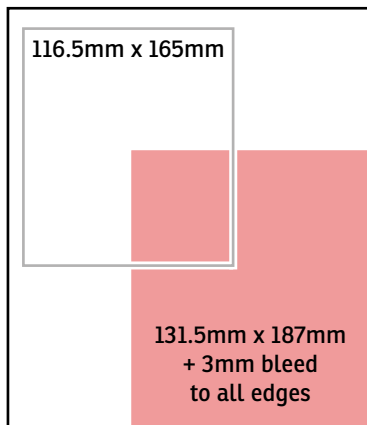

DIMENSIONS AND REQUIREMENTS

TOP BANNER Width: 400-1200px | Height: 60px | Supplied as JPG or PNG
Confirmed website address for linking

INTRODUCTION BANNER

Width: 300px
Height: 250px
Supplied as JPG or PNG
Confirmed website address for linking

EMAIL BANNER

Width: 468px or 600px
Height: 60px or 80px
Supplied as JPG or PNG
Confirmed website address for linking

RATES BY NUMBER OF INSERTS PER YEAR

| Banner Type | 1 | 3 | 6 |
|---------------------|------|------|------|
| Top Banner | £240 | £210 | £195 |
| Introduction Banner | £265 | £235 | £220 |
| Email Banner | £275 | £245 | £230 |

NB All dimensions below are width x height.

Full Page

1/2 Page Horizontal (without / with bleed)

1/2 Page Vertical (without / with bleed)

1/4 Page Horizontal (without / with bleed)

1/4 Page Vertical (without / with bleed)