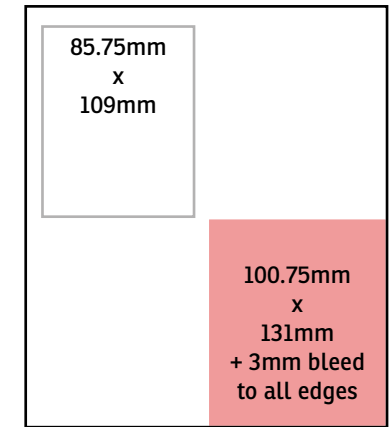

DIMENSIONS AND REQUIREMENTS

TOP BANNER Width: 400-1200px | Height: 60px | Supplied as JPG or PNG
Confirmed website address for linking

INTRODUCTION BANNER

Width: 300px
Height: 250px
Supplied as JPG or PNG
Confirmed website address for linking

EMAIL BANNER

Width: 468px or 600px
Height: 60px or 80px
Supplied as JPG or PNG
Confirmed website address for linking

RATES BY NUMBER OF INSERTS PER YEAR

| Banner Type | 1 | 3 | 6 |
|---------------------|------|------|------|
| Top Banner | £240 | £210 | £195 |
| Introduction Banner | £265 | £235 | £220 |
| Email Banner | £275 | £245 | £230 |

NB All dimensions below are width x height.

Full Page

1/2 Page Horizontal (without / with bleed)

1/2 Page Vertical (without / with bleed)

1/4 Page Horizontal (without / with bleed)

1/4 Page Vertical (without / with bleed)